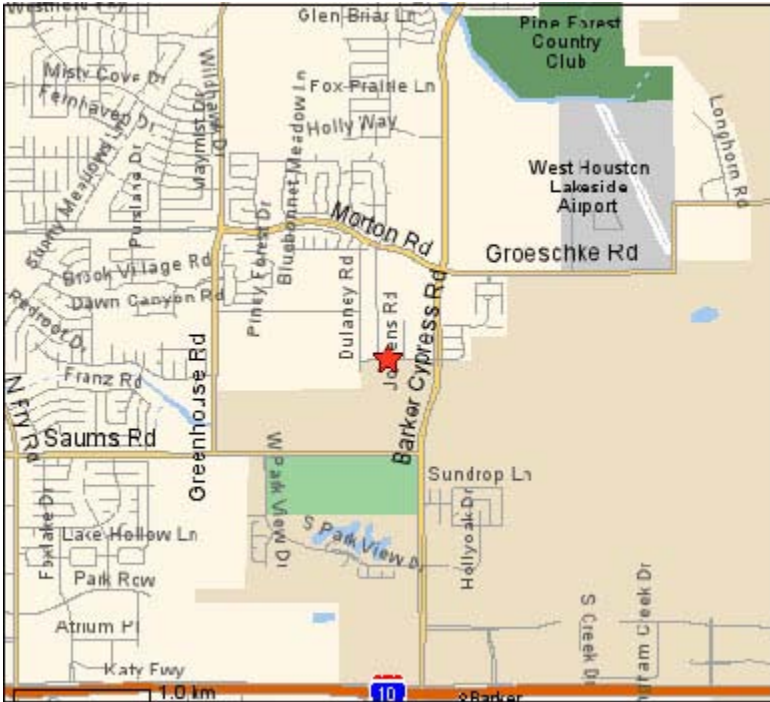

**Rhodes Stadium**  
1733 Katy-Fort Bend County Road

[Wider View](#)

[Wider View](#)

**Cinco Ranch High School**  
23440 Cinco Ranch Blvd

[Wider View](#)

[Wider View](#)

**Taylor High School**  
**20700 Kingsland Blvd**

[Wider View](#)

Wider View

**Mayde Creek High School**  
**19202 Groeschke Road**

[Wider View](#)

[Wider View](#)

**Morton Ranch High School**  
21000 Franz Road

[Wider View](#)

[Wider View](#)

**Seven Lakes High School**  
9251 South Fry Road

[Wider View](#)

Wider View