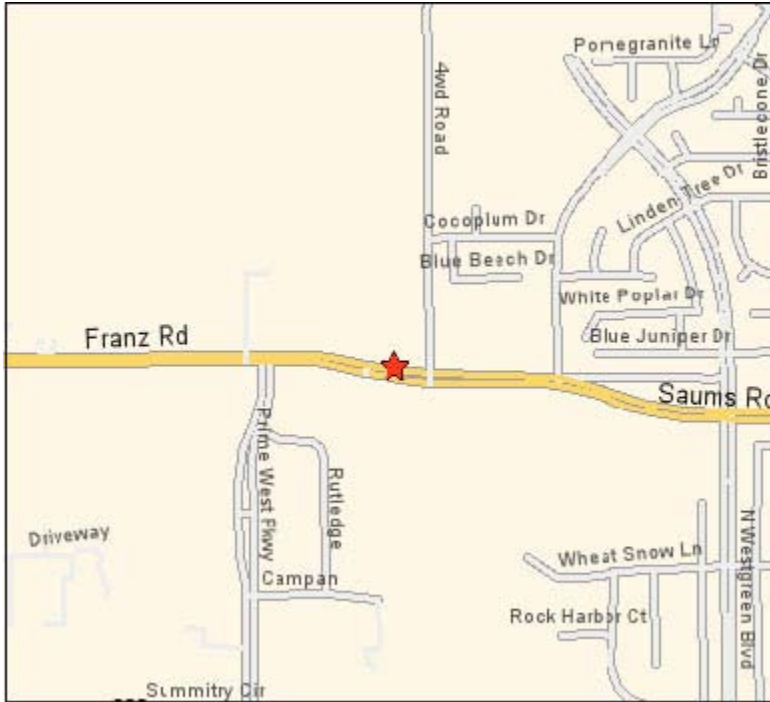

**Rhodes Stadium**  
1733 Katy-Fort Bend County Road

[Wider View](#)

[Wider View](#)

**Cinco Ranch High School**  
23440 Cinco Ranch Blvd

[Wider View](#)

[Wider View](#)

**Taylor High School**  
**20700 Kingsland Blvd**

[Wider View](#)

Wider View

**Mayde Creek High School**  
**19202 Groeschke Road**

[Wider View](#)

[Wider View](#)

**Morton Ranch High School**  
21000 Franz Road

[Wider View](#)

[Wider View](#)

**Seven Lakes High School**  
9251 South Fry Road

[Wider View](#)

Wider View