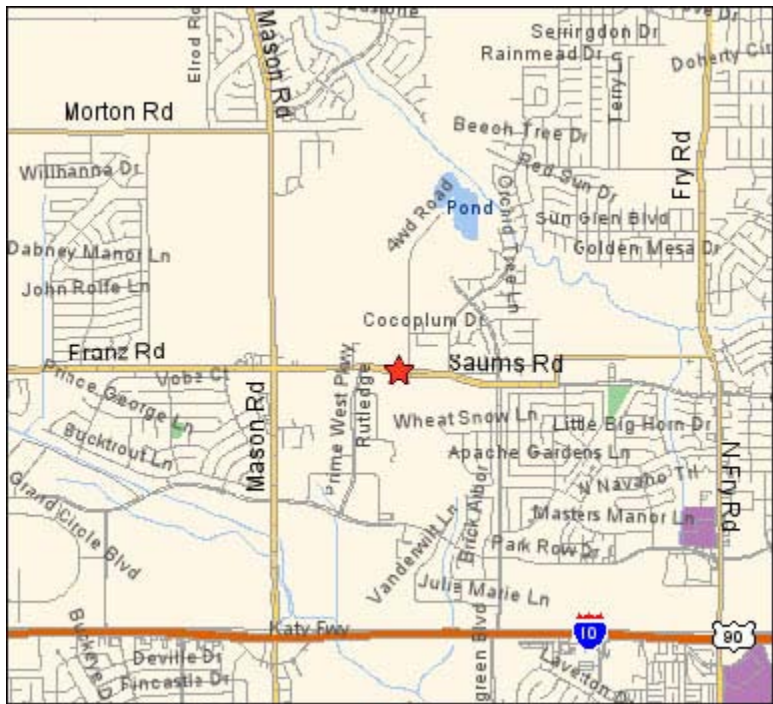

**Rhodes Stadium**  
1733 Katy-Fort Bend County Road

[Wider View](#)

[Wider View](#)

**Cinco Ranch High School**  
23440 Cinco Ranch Blvd

[Wider View](#)

[Wider View](#)

**Taylor High School**  
**20700 Kingsland Blvd**

[Wider View](#)

Wider View

**Mayde Creek High School**  
**19202 Groeschke Road**

[Wider View](#)

[Wider View](#)

**Morton Ranch High School**  
21000 Franz Road

[Wider View](#)

[Wider View](#)

**Seven Lakes High School**  
9251 South Fry Road

[Wider View](#)

Wider View