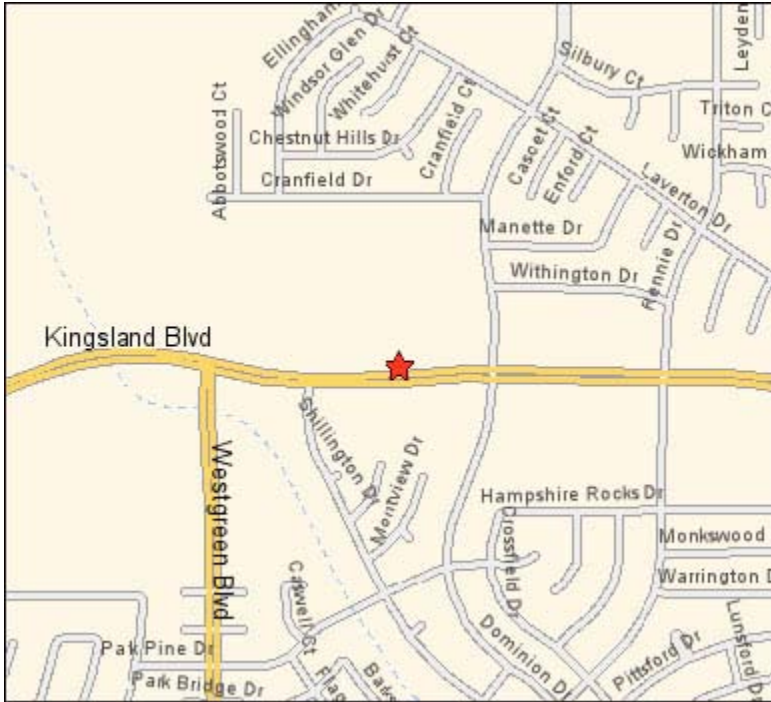

**Rhodes Stadium**  
1733 Katy-Fort Bend County Road

[Wider View](#)

[Wider View](#)

**Cinco Ranch High School**  
23440 Cinco Ranch Blvd

[Wider View](#)

[Wider View](#)

**Taylor High School**  
**20700 Kingsland Blvd**

[Wider View](#)

Wider View

**Mayde Creek High School**  
**19202 Groeschke Road**

[Wider View](#)

[Wider View](#)

**Morton Ranch High School**  
21000 Franz Road

[Wider View](#)

[Wider View](#)

**Seven Lakes High School**  
9251 South Fry Road

[Wider View](#)

Wider View