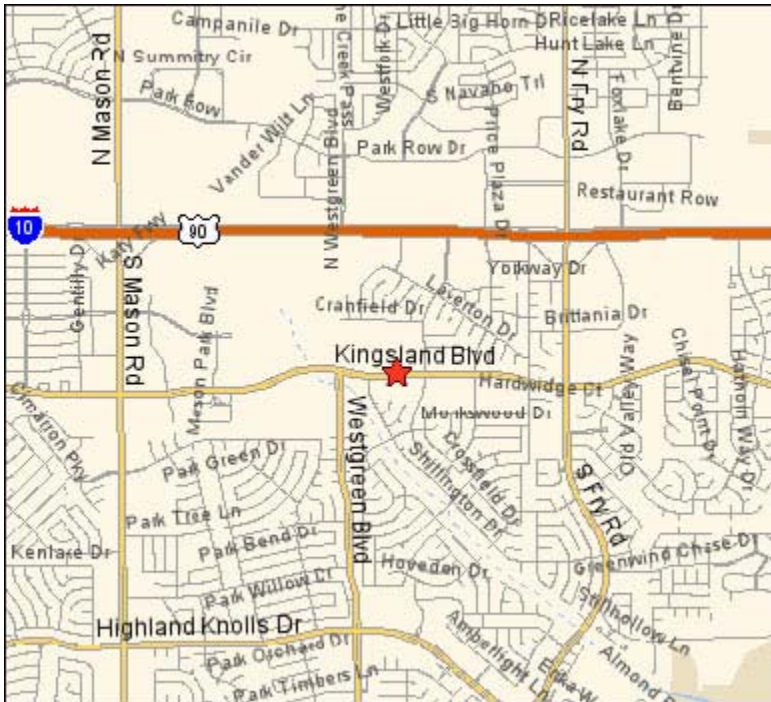

**Rhodes Stadium**  
1733 Katy-Fort Bend County Road

[Wider View](#)

[Wider View](#)

**Cinco Ranch High School**  
23440 Cinco Ranch Blvd

[Wider View](#)

[Wider View](#)

**Taylor High School**  
**20700 Kingsland Blvd**

[Wider View](#)

Wider View

**Mayde Creek High School**  
**19202 Groeschke Road**

[Wider View](#)

[Wider View](#)

**Morton Ranch High School**  
21000 Franz Road

[Wider View](#)

[Wider View](#)

**Seven Lakes High School**  
9251 South Fry Road

[Wider View](#)

Wider View