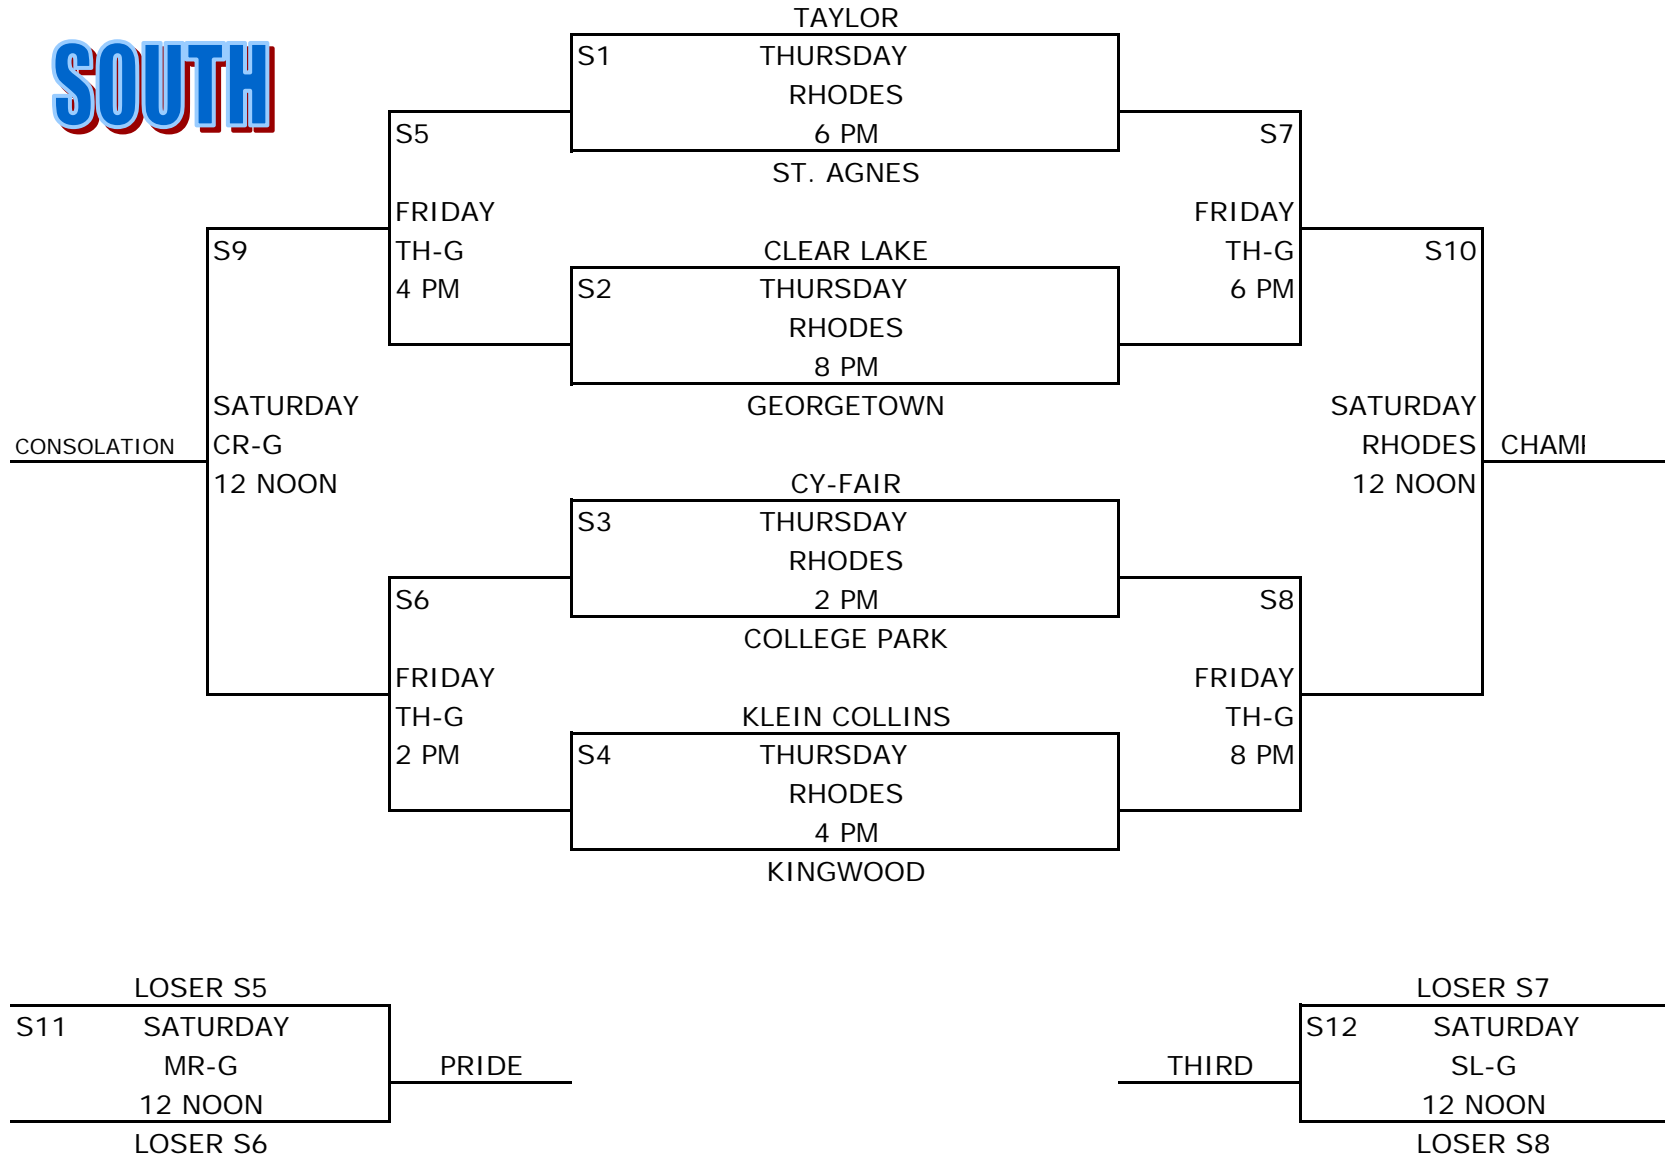

2008 I-10 Shootout Varsity

NORTH

2008 I-10 Shootout Varsity

2008 I-10 Shootout Varsity

EAST

2008 I-10 Shootout Varsity