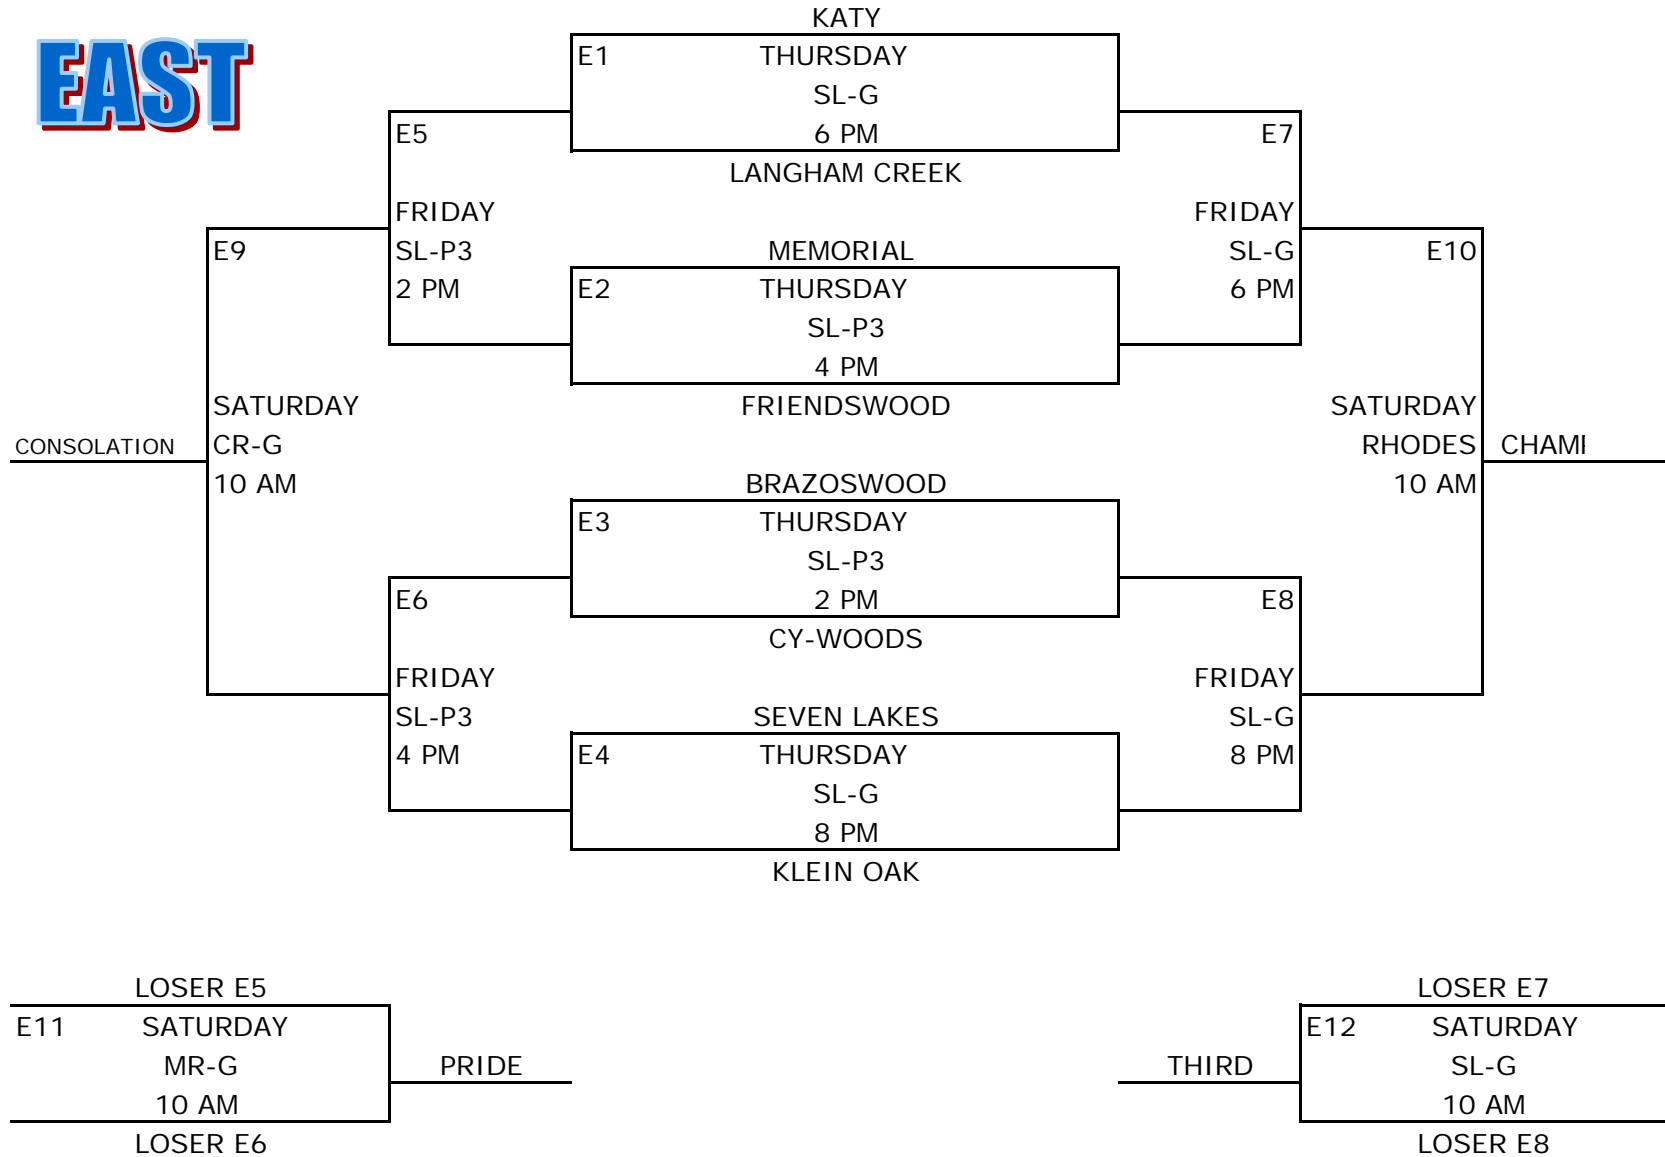

2008 I-10 Shootout Varsity

NORTH

2008 I-10 Shootout Varsity

2008 I-10 Shootout Varsity

EAST

2008 I-10 Shootout Varsity